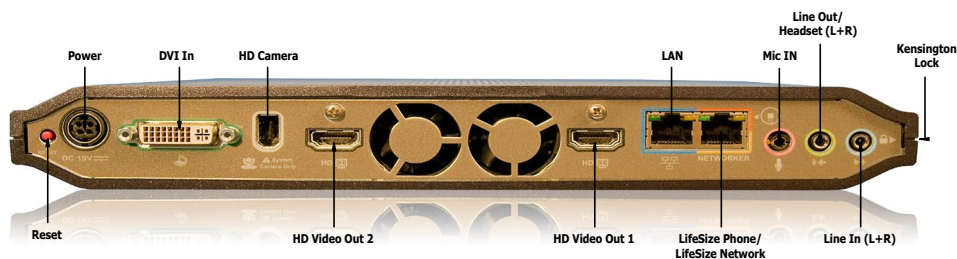

Intelligent Networking Features

NAT/Firewall Traversal (H.460/SIP)
IPv4 and IPv6 support
Auto H.323 dialing
ISDN support via LifeSize Networker

Directory and Address Book

Up to 1000 local directory entries
Save, Lock, Remove Redial List features
Missed call notification
Auto-Discovery directory lookup (patent pending)
LDAP support / H.350 compliant
Meetings Directory support

System Management

Out of box setup via web interface and management tool
SNMP
Backup and Restore capability
JPEG snapshots through web interface

Power

AC Voltage 100-240V, 50-60 Hz, 2.5A via external power supply

Environmental Data

Operating temperature: 0 C (32 F) to 40 C (104 F)
Operating Humidity: 15% to 85%, non-condensing
Storage temperature: -20 C (-4 F) to 60 C (140 F)
Storage humidity: 10% to 90%, non-condensing

Codec Dimensions

Width: 288mm (11.34")
Depth: 187.5mm (7.38")
Height: 41.3mm (1.63")
Weight: 1.29Kg (2.84 lbs)

Regulatory Model Number
LifeSize Express 200 = LFZ-017

For additional information: www.lifesize.com/support

Information contained in this document is preliminary and subject to change without notice. LifeSize is a registered trademark or trademark of LifeSize Communications in the U.S. and other countries. © Copyright 2009. All rights reserved. April 2009.

Corporate Headquarters: 901 S. Mopac Expressway Building 3, Suite 300 Austin, Texas 78746 USA
Phone: +1 512 347 9300
Fax: +1 512 347 9301
Email: info@lifesize.com
www.lifesize.com

EMEA: LifeSize Communications
Toll-Free Europe
008000 999 09 799

APAC: LifeSize Communications
Hong Kong
Phone: +852 8239 3695