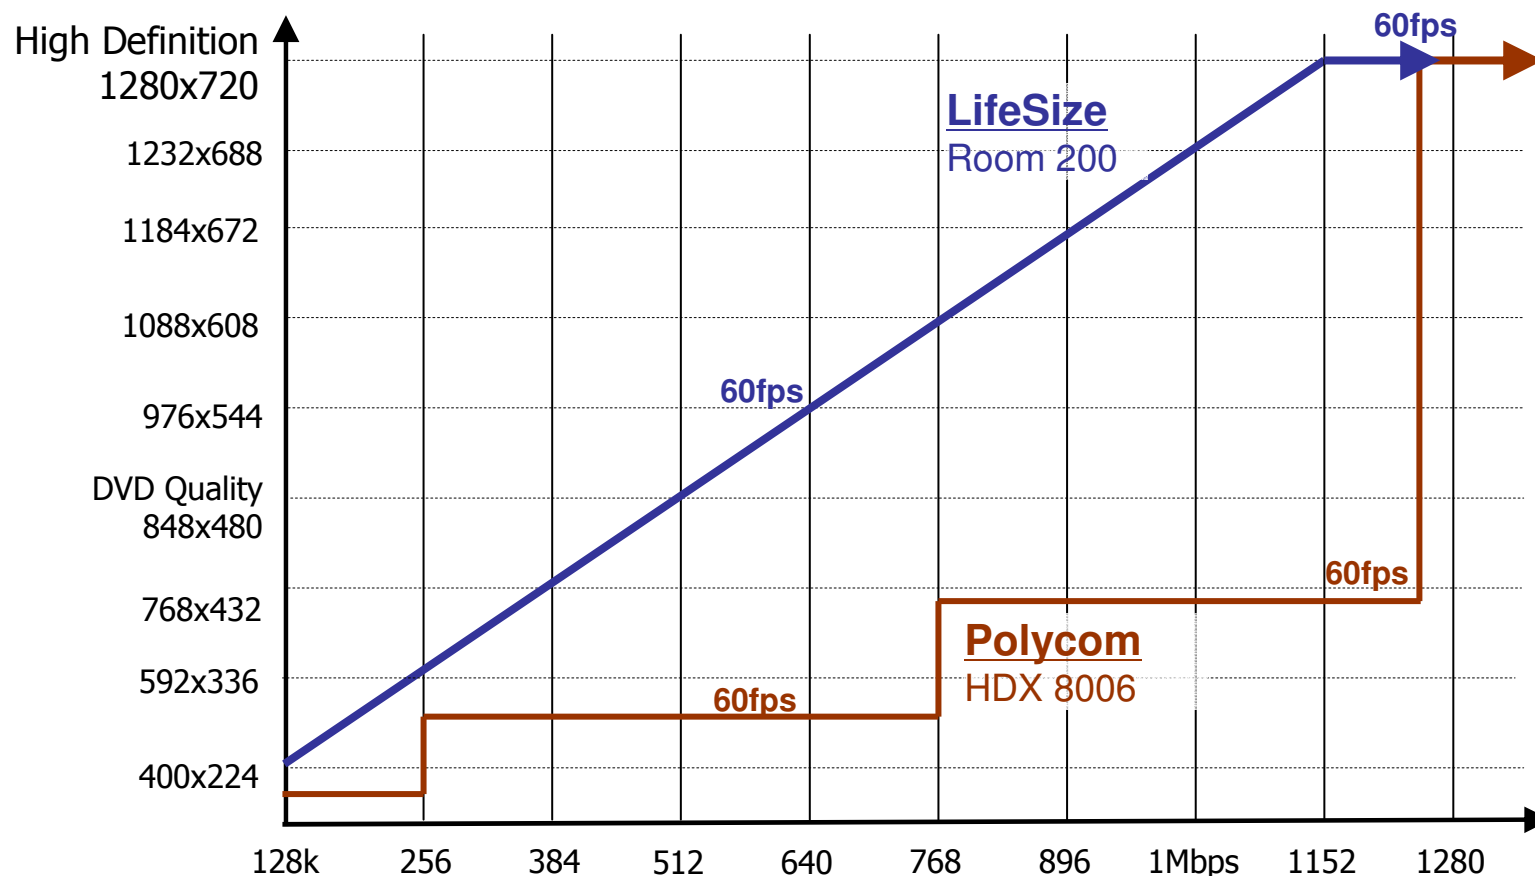

## LifeSize Performance and Flexibility at 720p, 60 frames per second

LifeSize Room 200 is the highest performing video endpoint available

- HD 60fps at 1.1Mbps
- DVD 60fps at 512k

LifeSize Room 200 outperforms HDX 8006 by 2x below 1.2Mbps

At as little as 384Kbps, LifeSize Room 200 delivers high quality 768x432p video at 60fps

LifeSize Room 200 was compared to Polycom HDX 8006 at varying bandwidths when set to motion for a constant 60 fps. Tandberg C90/C60 were excluded because they do not support 720p60.