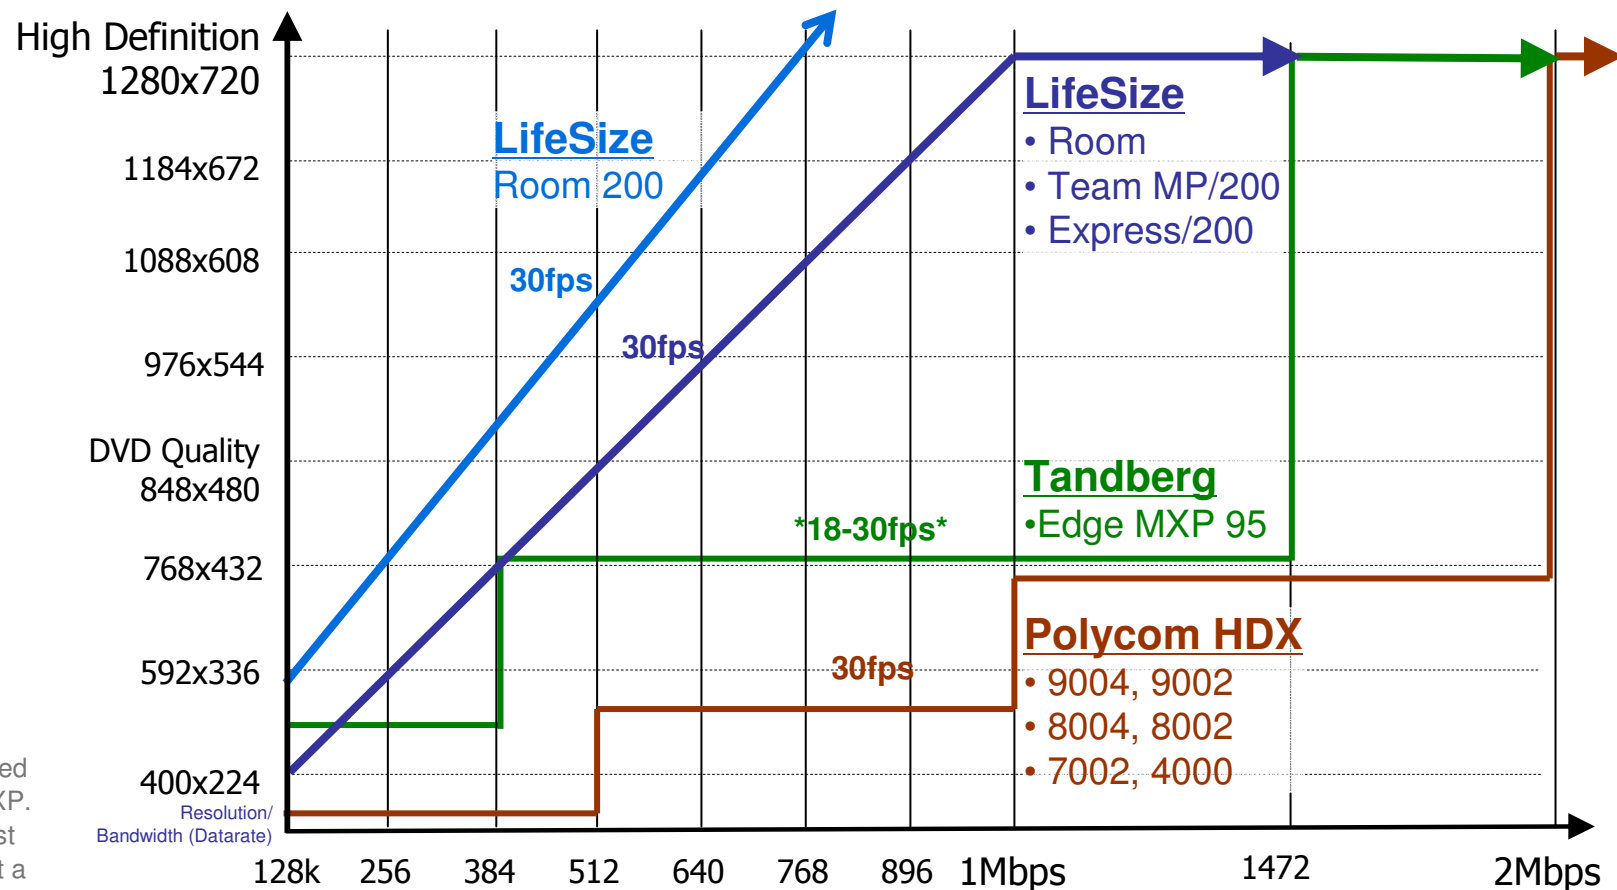

# The LifeSize Performance Advantage

LifeSize HD video communications systems deliver the best video performance available. LifeSize systems are designed from the ground up to optimize the communications experience. Our architecture enables maximum video processing efficiency, encoding and decoding performance. The result is the highest resolution available always with full frame rate for fluid images regardless of bandwidth or motion in the picture.

In a head-to-head comparison, LifeSize systems outperform competitor systems by delivering superior video quality at any bandwidth.

- LifeSize delivers the highest quality of experience any bandwidth
  - 720p 30fps at 1Mbps
  - DVD Quality at 512k
- At most bandwidths, LifeSize systems deliver 2-4x the performance of the competition
- LifeSize Room 200 outperforms all other systems
  - 720p 30fps at 768k
  - DVD Quality at 384k

LifeSize Performance and Flexibility at 720p, 30 frames per second

LifeSize HD systems were compared to Polycom HDX and Tandberg MXP. Systems were set to “motion” to test image quality across bandwidths at a constant 30fps. We were unable to achieve HD encode and decode with the Tandberg MXP.